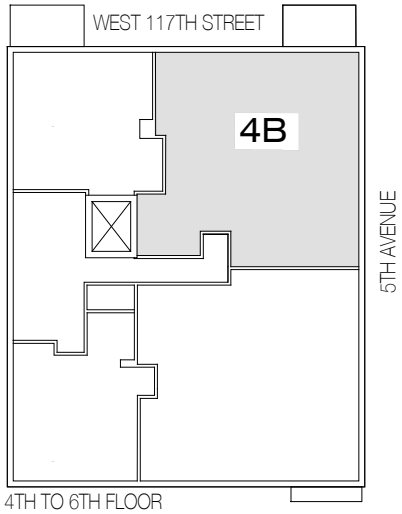

RESIDENCE

4B-5B 6B

2 BEDROOMS
2.5 BATHROOMS

INTERIOR: 1,303 SQ. FT.

13 WEST 116TH STREET, NEW YORK, NY. 10026