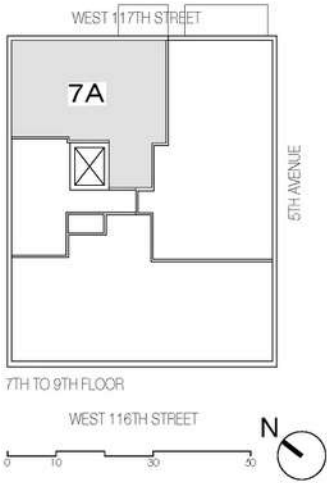

RESIDENCE
7A-8A
9A

2 BEDROOMS
 2 BATHROOMS
 INTERIOR: 1,024 SQ. FT.
 EXTERIOR: 79 SQ. FT.

13 WEST 116TH STREET, NEW YORK, NY. 10026