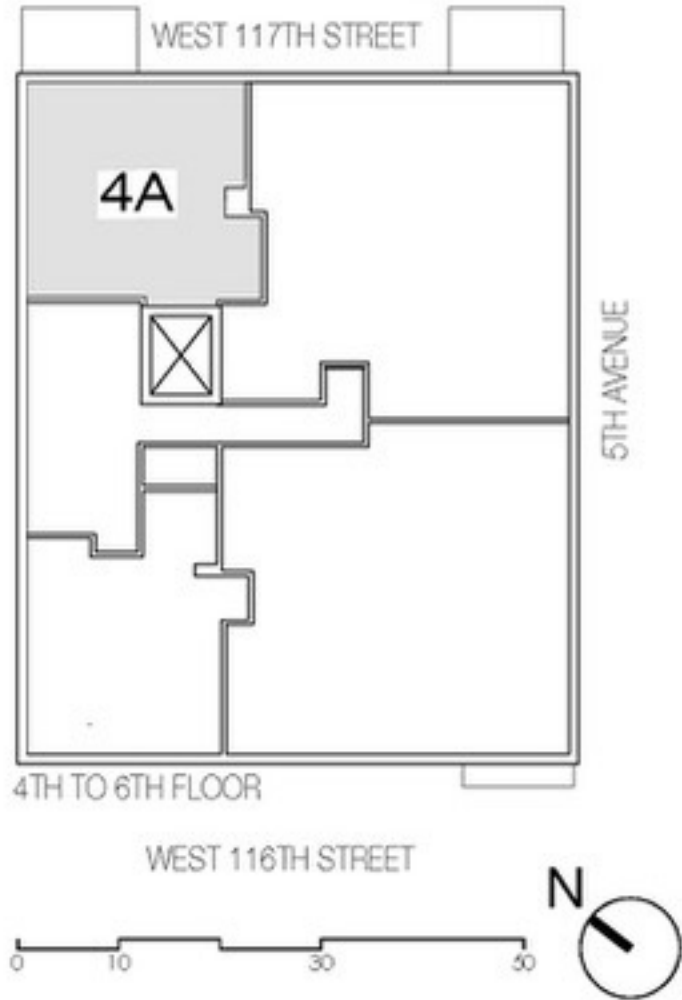

RESIDENCE  
**4A-5A**  
**6A**

- 1 BEDROOM
- 1 BATHROOM

INTERIOR: 644 SQ. FT.  
EXTERIOR: 86 SQ. FT.

13 WEST 116TH STREET, NEW YORK, NY. 10026