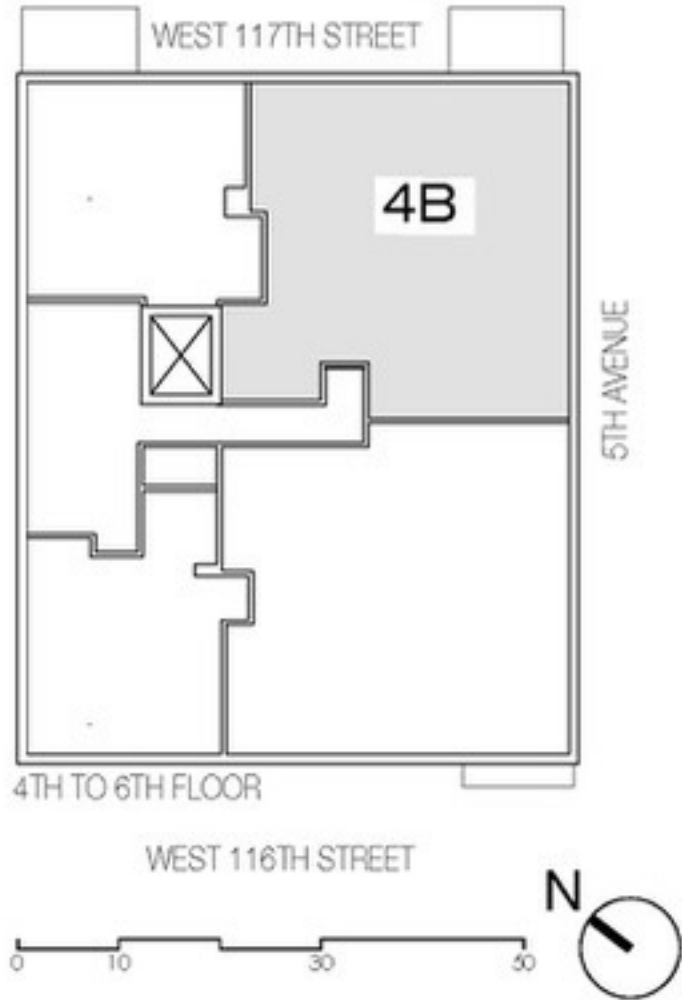

RESIDENCE

4B-5B 6B

2 BEDROOMS
2.5 BATHROOMS

INTERIOR: 1,303 SQ. FT.
EXTERIOR: 85 SQ. FT.

13 WEST 116TH STREET, NEW YORK, NY. 10026