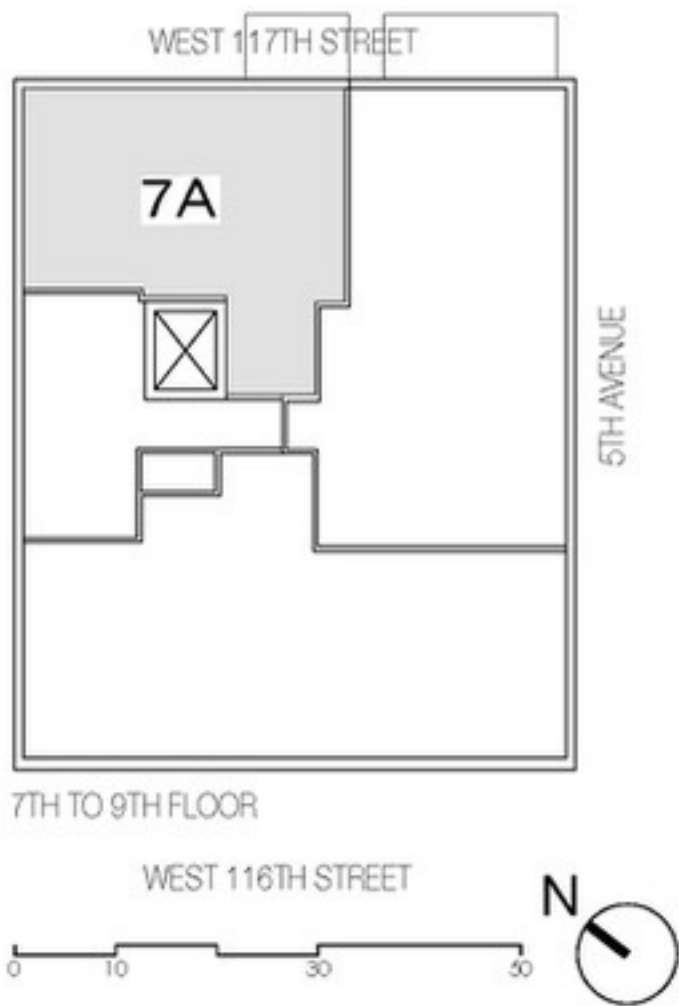

RESIDENCE
7A-8A
9A

2 BEDROOMS
 2 BATHROOMS

INTERIOR: 1,024 SQ. FT.
 EXTERIOR: 79 SQ. FT.

13 WEST 116TH STREET, NEW YORK, NY. 10026